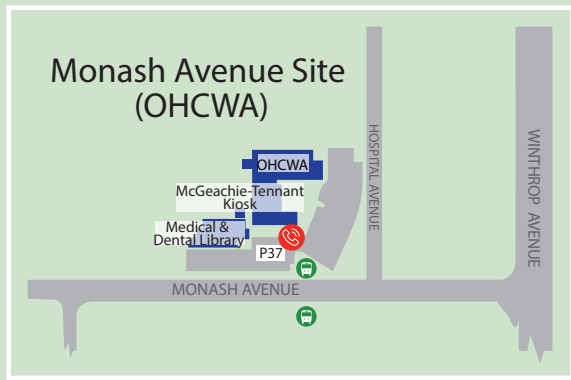

Help points and walksafe routes map

THE UNIVERSITY OF
**WESTERN
AUSTRALIA**

MAP SYMBOLS

- Help points
- Walksafe routes
- Public transport

Scale in METRES
10 20 30 40 50 100
(scale indicative only)