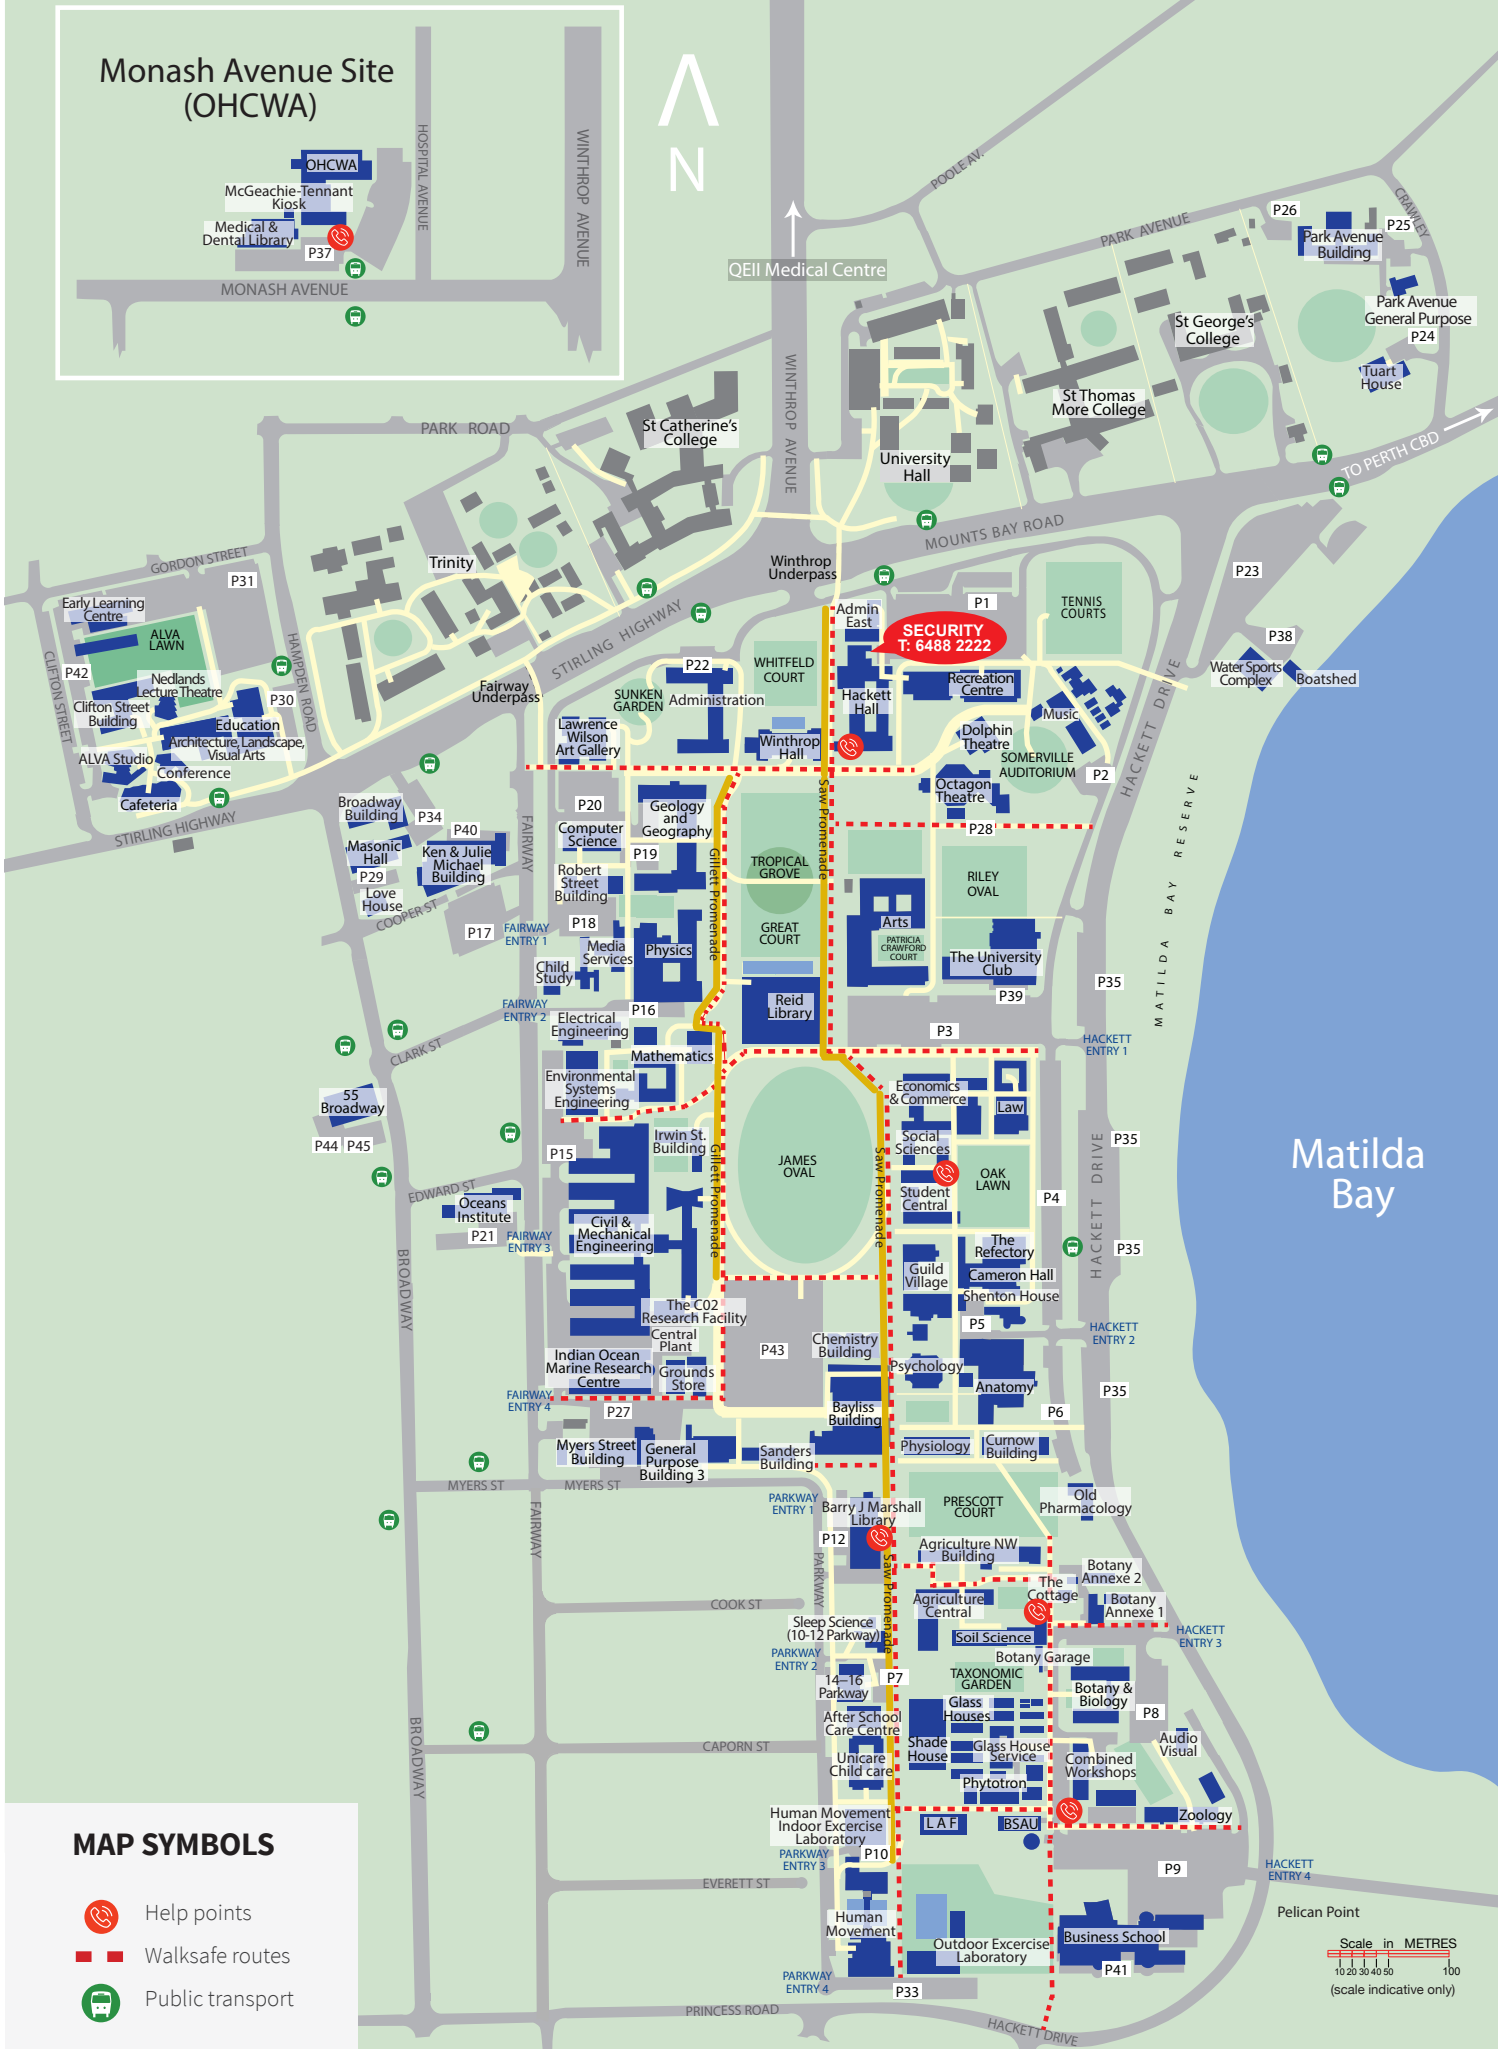

Help points and walksafe routes map

THE UNIVERSITY OF
**WESTERN
AUSTRALIA**

MAP SYMBOLS

- Help points
- Walksafe routes
- Public transport

Scale in METRES
10 20 30 40 50 100
(scale indicative only)